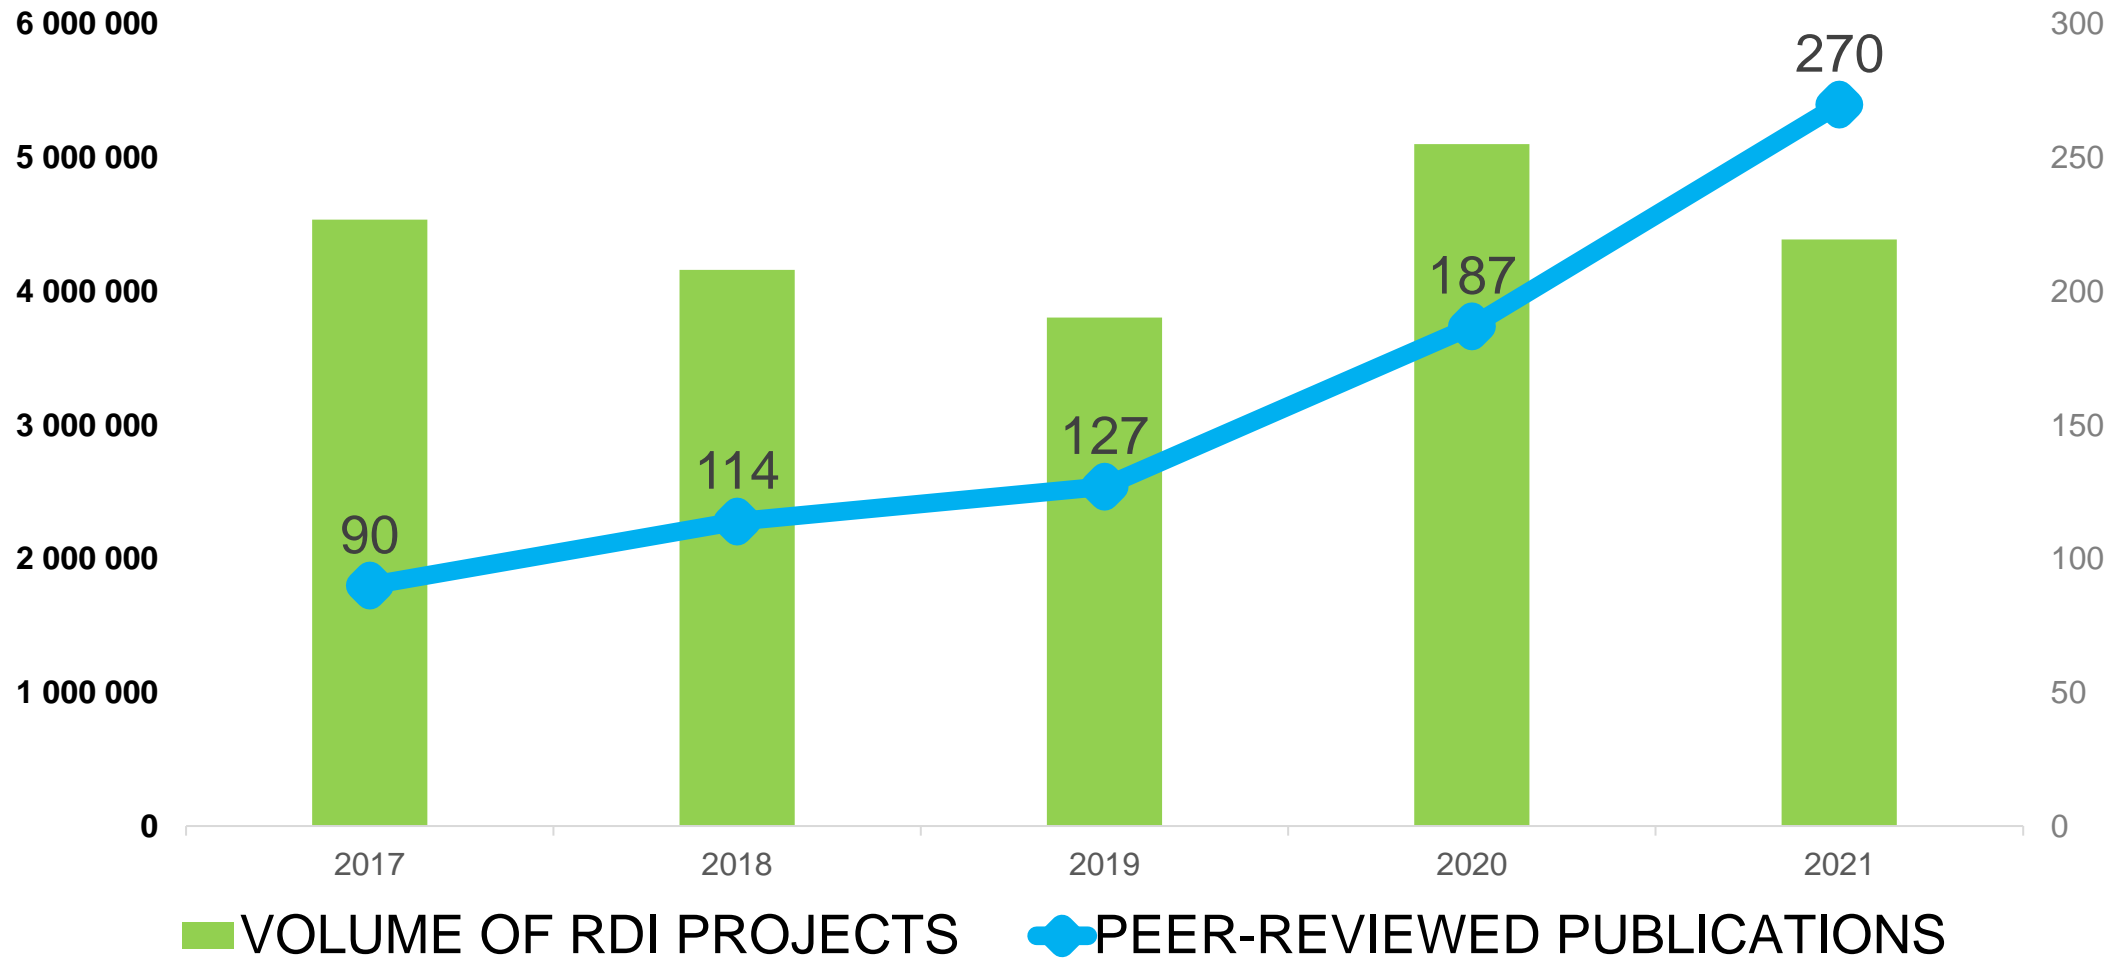

UNIVERSITIES IN LAHTI STATISTICS 2021

Statistics collected by Lahti University Campus, data provided by
University of Helsinki and LUT University

VOLUME AND SOURCES OF FUNDING 2021

TOTAL VOLUME OF
OPERATIONS

10

MILLION EUROS

VOLUME AND SOURCES OF FUNDING

RESEARCH

RESEARCH

COOPERATION WITH

149

COMPANIES