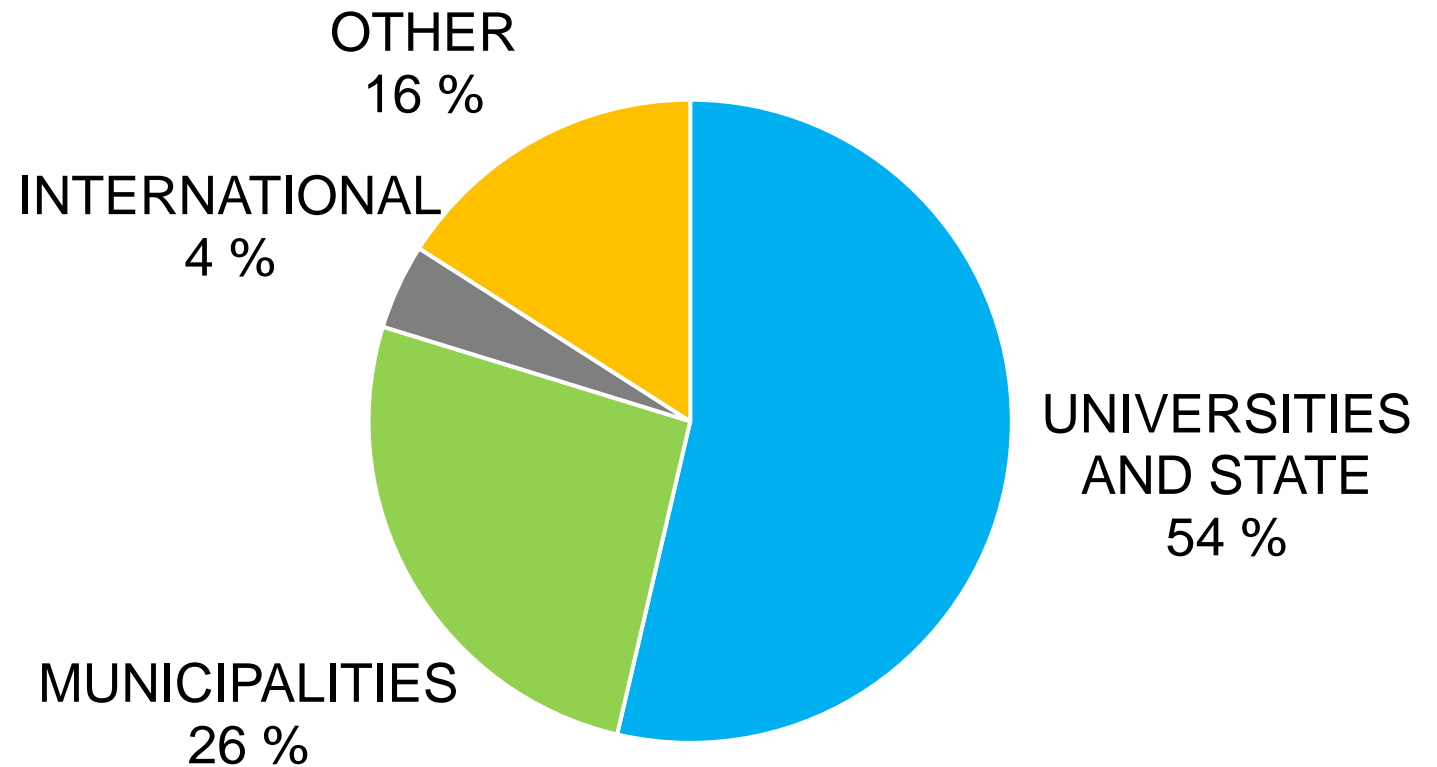

UNIVERSITIES IN LAHTI STATISTICS 2021

Statistics collected by Lahti University Campus, data provided by
University of Helsinki and LUT University

VOLUME AND SOURCES OF FUNDING 2021

TOTAL VOLUME OF
OPERATIONS

10

MILLION EUROS

VOLUME AND SOURCES OF FUNDING

RESEARCH

RESEARCH

COOPERATION WITH

149

COMPANIES

EDUCATION

783 DEGREE STUDENTS IN LAHTI

714 PARTICIPANTS IN CONTINUING
EDUCATION

23 888 COMPLETED CREDITS IN
DEGREE STUDIES

3 130 COMPLETED CREDITS IN OPEN
UNIVERSITY STUDIES

COMPLETED DEGREES

STAFF

RESEARCH AND
TEACHING STAFF