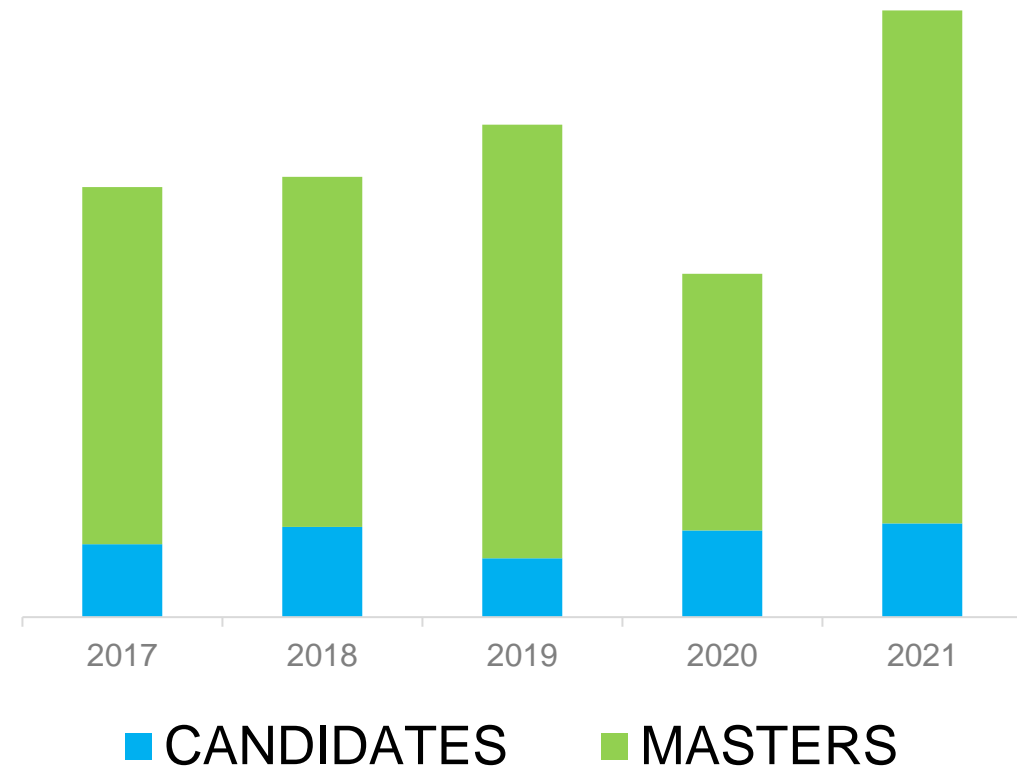

10

MILLION EUROS

VOLUME AND SOURCES OF FUNDING

RESEARCH

RESEARCH

COOPERATION WITH

149

COMPANIES

EDUCATION

783 DEGREE STUDENTS IN LAHTI

714 PARTICIPANTS IN CONTINUING
EDUCATION

23 888 COMPLETED CREDITS IN
DEGREE STUDIES

3 130 COMPLETED CREDITS IN OPEN
UNIVERSITY STUDIES

COMPLETED DEGREES

STAFF

RESEARCH AND
TEACHING STAFF