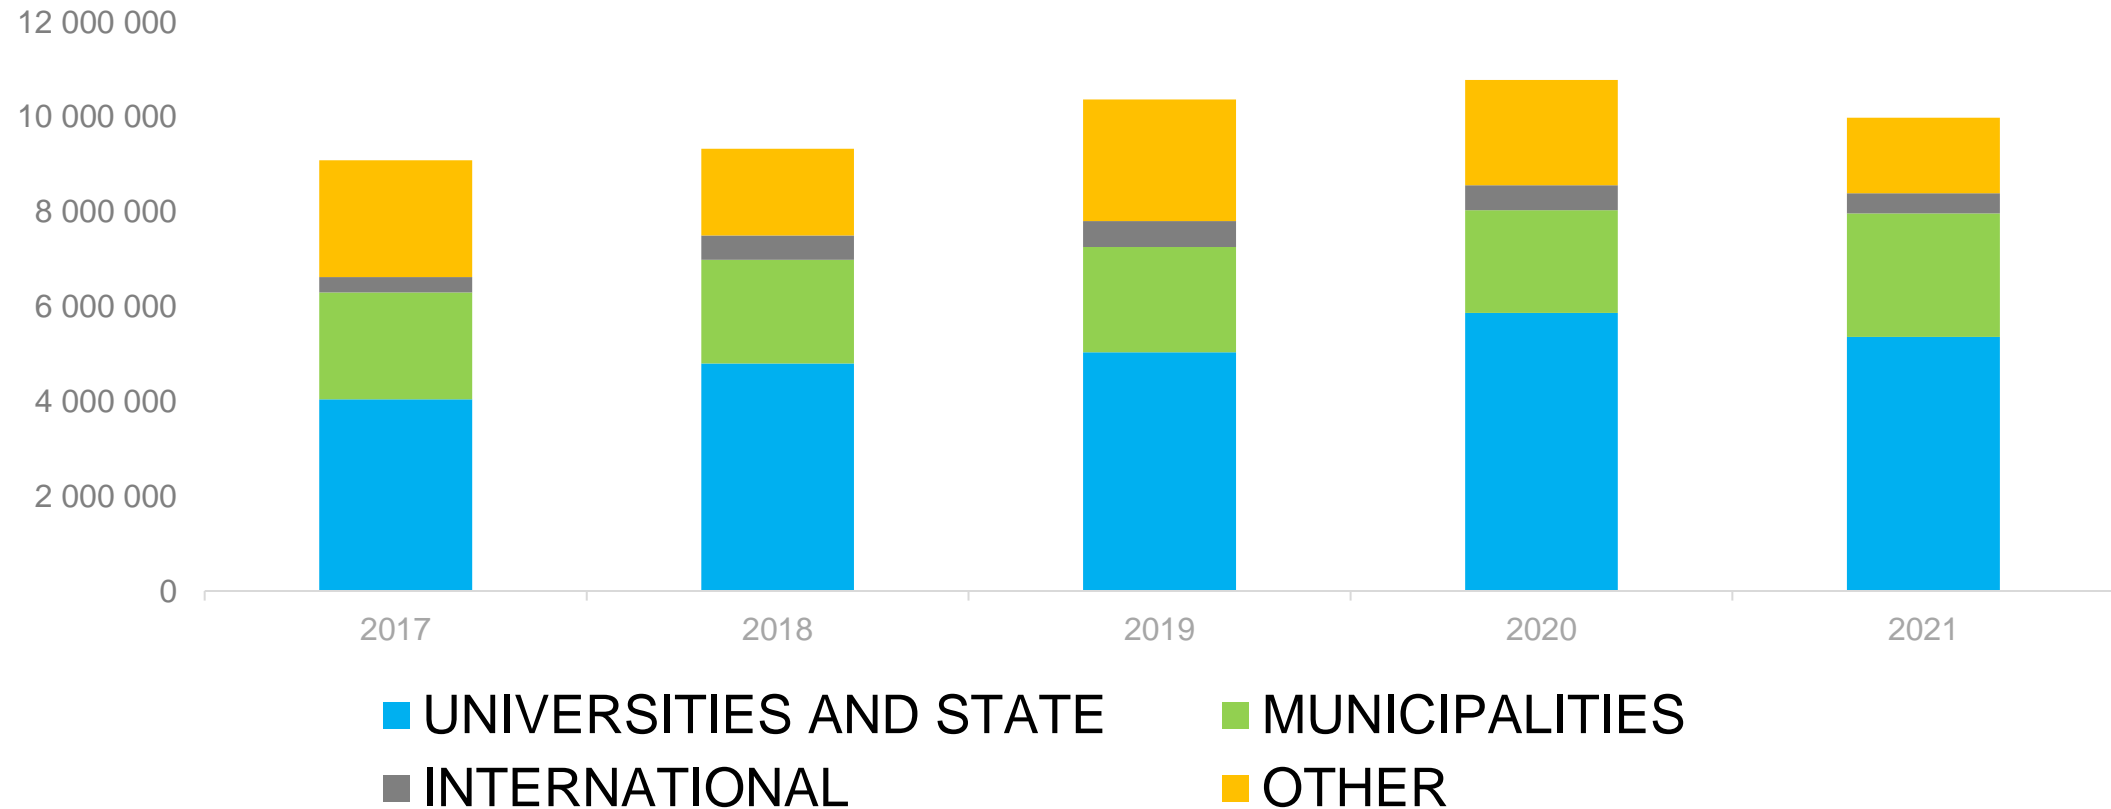

UNIVERSITIES IN LAHTI STATISTICS 2021

Statistics collected by Lahti University Campus, data provided by
University of Helsinki and LUT University

VOLUME AND SOURCES OF FUNDING 2021

TOTAL VOLUME OF
OPERATIONS

10

MILLION EUROS

VOLUME AND SOURCES OF FUNDING

RESEARCH

RESEARCH

COOPERATION WITH

149

COMPANIES